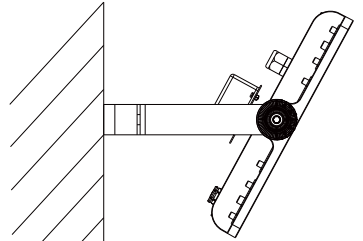

Photometric & Packing Specifications

- **Led Lamp** SMD 3030 
- **Lumen Output** >6500LM
- **Light Efficiency** 130lm/w
- **Led Quantity** 88pcs
- **Life span** >50000 hours
- **CRI** >80
- **Beam angle** 60°,90°,60°*120°,80°*150°, 90°*150°,90°*160°
- **Guarantee** 6 years(Meanwell) & 5 years(Moso)
- **CCT** 2700k~6500k
- **Fitment Baser** Fixed with bolt
- **Material** Die-casting Aluminum+Optical Lens
- **N.W/G.W** 1.6kg/2.2kg
- **Product size** 347*123*79mm
- **Carton size** 377*152*88mm, 1 pcs/CTN

Product size(umiu:mm)

Installation method

Screw on the wall

Wall

After fixing the bracket, adjust the angle

Multi-Angle lens

The lens for 60°, 90° and 60°*120°, 80°*150°, 90°*150°, 90°*160° option, it is suit for multiple applications.

15°

30°

60°

90°

80°*140°

80°*150°