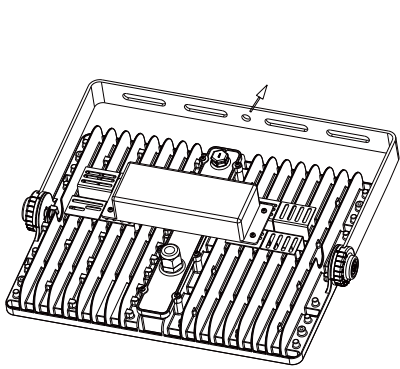

MIC 50W LED TUNNEL LIGHT

LIGHT THE WORLD

ITEM No.: MT-B50

Electrical Specifications

- **Led Power** 50w
- **IP Grade** IP67
- **Input Voltage** AC85-277V
- **Operating Temperature** -40°C to +50°C
- **Driver Brand** UL driver 
- **Power Factor (PF)** >0.95
- **Protection class IK** IK08
- **Certification** CE,ROHS,ETL

Photometric & Packing Specifications

- **Led Lamp** SMD 3030 
- **Lumen Output** >6500LM
- **Light Efficiency** 130lm/w
- **Led Quantity** 88pcs
- **Life span** >50000 hours
- **CRI** >80
- **Beam angle** 60°,90°,60°*120°,80°*150°, 90°*150°,90°*160°
- **Guarantee** 6 years(Meanwell) & 5 years(Moso)
- **CCT** 2700k~6500k
- **Fitment Baser** Fixed with bolt
- **Material** Die-casting Aluminum+Optical Lens
- **N.W/G.W** 1.6kg/2.2kg
- **Product size** 347*123*79mm
- **Carton size** 377*152*88mm, 1 pcs/CTN

Product size(umiu:mm)

Installation method

Screw on the wall

Wall

After fixing the bracket, adjust the angle

Multi-Angle lens

The lens for 60°, 90° and 60°*120°, 80°*150°, 90°*150°, 90°*160° option, it is suit for multiple applications.

15°

30°

60°

90°

80°*140°

80°*150°