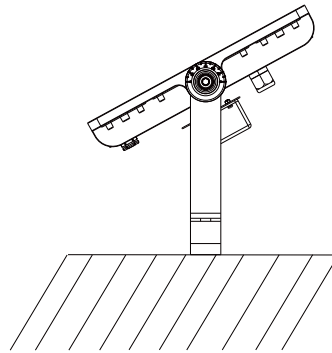

MIC 50W LED TUNNEL LIGHT

LIGHT THE WORLD

ITEM No.: MT-B50

Electrical Specifications

- **Led Power** 50w
- **IP Grade** IP67
- **Input Voltage** AC85-277V
- **Operating Temperature** -40°C to +50°C
- **Driver Brand** UL driver 
- **Power Factor (PF)** >0.95
- **Protection class IK** IK08
- **Certification** CE,ROHS,ETL

Photometric & Packing Specifications

- **Led Lamp** SMD 3030 
- **Lumen Output** >6500LM
- **Light Efficiency** 130lm/w
- **Led Quantity** 88pcs
- **Life span** >50000 hours
- **CRI** >80
- **Beam angle** 60°,90°,60°*120°,80°*150°, 90°*150°,90°*160°
- **Guarantee** 6 years(Meanwell) & 5 years(Moso)
- **CCT** 2700k~6500k
- **Fitment Baser** Fixed with bolt
- **Material** Die-casting Aluminum+Optical Lens
- **N.W/G.W** 1.6kg/2.2kg
- **Product size** 347*123*79mm
- **Carton size** 377*152*88mm, 1 pcs/CTN

Product size(umiu:mm)

Installation method

Screw on the wall

Wall

After fixing the bracket, adjust the angle

Multi-Angle lens

The lens for 60°, 90° and 60°*120°, 80°*150°, 90°*150°, 90°*160° option, it is suit for multiple applications.