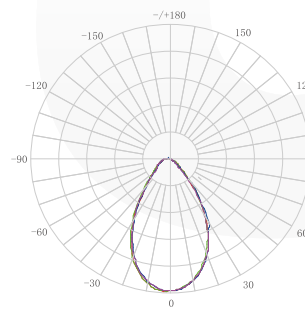

Photometric & Packing Specifications

- **Led Lamp** SMD 3030 
- **Lumen Output** >6500LM
- **Light Efficiency** 130lm/w
- **Led Quantity** 88pcs
- **Life span** >50000 hours
- **CRI** >80
- **Beam angle** 60°,90°,60°*120°,80°*150°, 90°*150°,90°*160°
- **Guarantee** 6 years(Meanwell) & 5 years(Moso)
- **CCT** 2700k~6500k
- **Fitment Baser** Fixed with bolt
- **Material** Die-casting Aluminum+Optical Lens
- **N.W/G.W** 1.6kg/2.2kg
- **Product size** 347*123*79mm
- **Carton size** 377*152*88mm, 1 pcs/CTN

Product size(umiu:mm)

Installation method

Screw on the wall

Wall

After fixing the bracket, adjust the angle

Multi-Angle lens

The lens for 60°, 90° and 60°*120°, 80°*150°, 90°*150°, 90°*160° option, it is suit for multiple applications.

15°

30°

60°

90°

80°*140°

80°*150°