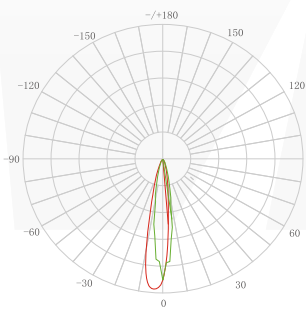

Photometric & Packing Specifications

- **Led Lamp** SMD 3030 
- **Lumen Output** >6500LM
- **Light Efficiency** 130lm/w
- **Led Quantity** 88pcs
- **Life span** >50000 hours
- **CRI** >80
- **Beam angle** 60°,90°,60°*120°,80°*150°, 90°*150°,90°*160°
- **Guarantee** 6 years(Meanwell) & 5 years(Moso)
- **CCT** 2700k~6500k
- **Fitment Baser** Fixed with bolt
- **Material** Die-casting Aluminum+Optical Lens
- **N.W/G.W** 1.6kg/2.2kg
- **Product size** 347*123*79mm
- **Carton size** 377*152*88mm, 1 pcs/CTN

Product size(umiu:mm)

Installation method

Screw on the wall

Wall

After fixing the bracket, adjust the angle

Multi-Angle lens

The lens for 60°, 90° and 60°*120°, 80°*150°, 90°*150°, 90°*160° option, it is suit for multiple applications.

15°

30°

60°

90°

80°*140°

80°*150°