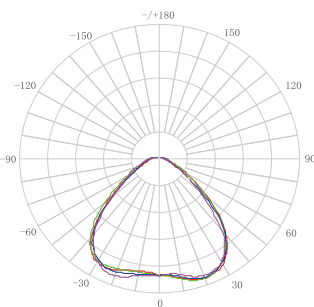

Photometric & Packing Specifications

- **Led Lamp** SMD 3030 
- **Lumen Output** >6500LM
- **Light Efficiency** 130lm/w
- **Led Quantity** 88pcs
- **Life span** >50000 hours
- **CRI** >80
- **Beam angle** 60°,90°,60°*120°,80°*150°, 90°*150°,90°*160°
- **Guarantee** 6 years(Meanwell) & 5 years(Moso)
- **CCT** 2700k~6500k
- **Fitment Baser** Fixed with bolt
- **Material** Die-casting Aluminum+Optical Lens
- **N.W/G.W** 1.6kg/2.2kg
- **Product size** 347*123*79mm
- **Carton size** 377*152*88mm, 1 pcs/CTN

Product size(umiu:mm)

Installation method

Screw on the wall

Wall

After fixing the bracket, adjust the angle

Multi-Angle lens

The lens for 60°, 90° and 60°*120°, 80°*150°, 90°*150°, 90°*160° option, it is suit for multiple applications.

15°

30°

60°

90°

80°*140°

80°*150°