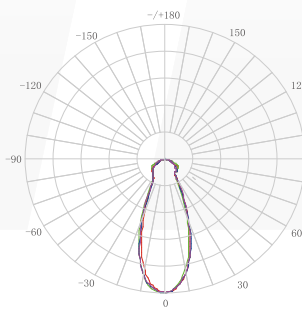

Photometric & Packing Specifications

- **Led Lamp** SMD 3030 
- **Lumen Output** >6500LM
- **Light Efficiency** 130lm/w
- **Led Quantity** 88pcs
- **Life span** >50000 hours
- **CRI** >80
- **Beam angle** 60°,90°,60°*120°,80°*150°, 90°*150°,90°*160°
- **Guarantee** 6 years(Meanwell) & 5 years(Moso)
- **CCT** 2700k~6500k
- **Fitment Baser** Fixed with bolt
- **Material** Die-casting Aluminum+Optical Lens
- **N.W/G.W** 1.6kg/2.2kg
- **Product size** 347*123*79mm
- **Carton size** 377*152*88mm, 1 pcs/CTN

Product size(umiu:mm)

Installation method

Screw on the wall

Wall

After fixing the bracket, adjust the angle

Multi-Angle lens

The lens for 60°, 90° and 60°*120°, 80°*150°, 90°*150°, 90°*160° option, it is suit for multiple applications.

15°

30°

60°

90°

80°*140°

80°*150°