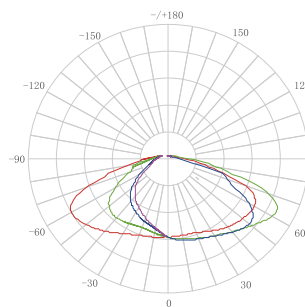

Photometric & Packing Specifications

- **Led Lamp** SMD 3030 
- **Lumen Output** >6500LM
- **Light Efficiency** 130lm/w
- **Led Quantity** 88pcs
- **Life span** >50000 hours
- **CRI** >80
- **Beam angle** 60°,90°,60°*120°,80°*150°, 90°*150°,90°*160°
- **Guarantee** 6 years(Meanwell) & 5 years(Moso)
- **CCT** 2700k~6500k
- **Fitment Baser** Fixed with bolt
- **Material** Die-casting Aluminum+Optical Lens
- **N.W/G.W** 1.6kg/2.2kg
- **Product size** 347*123*79mm
- **Carton size** 377*152*88mm, 1 pcs/CTN

Product size(umiu:mm)

Installation method

Screw on the wall

Wall

After fixing the bracket, adjust the angle

Multi-Angle lens

The lens for 60°, 90° and 60°*120°, 80°*150°, 90°*150°, 90°*160° option, it is suit for multiple applications.

15°

30°

60°

90°

80°*140°

80°*150°