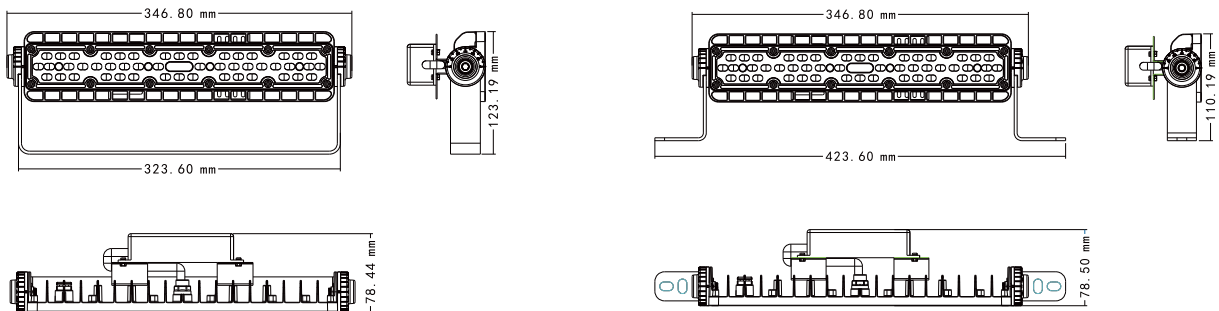

MIC 50W LED TUNNEL LIGHT

LIGHT THE WORLD

ITEM No.: MT-B50

Electrical Specifications

- **Led Power** 50w
- **IP Grade** IP67
- **Input Voltage** AC85-277V
- **Operating Temperature** -40°C to +50°C
- **Driver Brand** UL driver 
- **Power Factor (PF)** >0.95
- **Protection class IK** IK08
- **Certification** CE,ROHS,ETL

Photometric & Packing Specifications

- **Led Lamp** SMD 3030 
- **Lumen Output** >6500LM
- **Light Efficiency** 130lm/w
- **Led Quantity** 88pcs
- **Life span** >50000 hours
- **CRI** >80
- **Beam angle** 60°,90°,60°*120°,80°*150°, 90°*150°,90°*160°
- **Guarantee** 6 years(Meanwell) & 5 years(Moso)
- **CCT** 2700k~6500k
- **Fitment Baser** Fixed with bolt
- **Material** Die-casting Aluminum+Optical Lens
- **N.W/G.W** 1.6kg/2.2kg
- **Product size** 347*123*79mm
- **Carton size** 377*152*88mm, 1 pcs/CTN

Product size(umiu:mm)

Installation method

Screw on the wall

Wall

After fixing the bracket, adjust the angle

Multi-Angle lens

The lens for 60°, 90° and 60°*120°, 80°*150°, 90°*150°, 90°*160° option, it is suit for multiple applications.

15°

30°

60°

90°

80°*140°

80°*150°