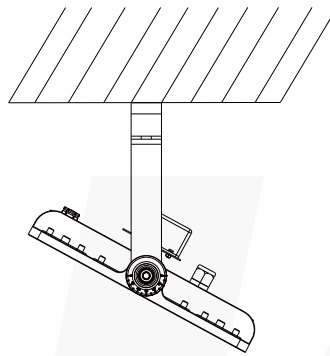

MIC 50W LED TUNNEL LIGHT

LIGHT THE WORLD

ITEM No.: MT-B50

Electrical Specifications

- **Led Power** 50w
- **IP Grade** IP67
- **Input Voltage** AC85-277V
- **Operating Temperature** -40°C to +50°C
- **Driver Brand** UL driver 
- **Power Factor (PF)** >0.95
- **Protection class IK** IK08
- **Certification** CE,ROHS,ETL

Photometric & Packing Specifications

- **Led Lamp** SMD 3030 
- **Lumen Output** >6500LM
- **Light Efficiency** 130lm/w
- **Led Quantity** 88pcs
- **Life span** >50000 hours
- **CRI** >80
- **Beam angle** 60°,90°,60°*120°,80°*150°, 90°*150°,90°*160°
- **Guarantee** 6 years(Meanwell) & 5 years(Moso)
- **CCT** 2700k~6500k
- **Fitment Baser** Fixed with bolt
- **Material** Die-casting Aluminum+Optical Lens
- **N.W/G.W** 1.6kg/2.2kg
- **Product size** 347*123*79mm
- **Carton size** 377*152*88mm, 1 pcs/CTN

Product size(umiu:mm)

Installation method

Screw on the wall

Wall

After fixing the bracket, adjust the angle

Multi-Angle lens

The lens for 60°, 90° and 60°*120°, 80°*150°, 90°*150°, 90°*160° option, it is suit for multiple applications.

15°

30°

60°

90°

80°*140°

80°*150°