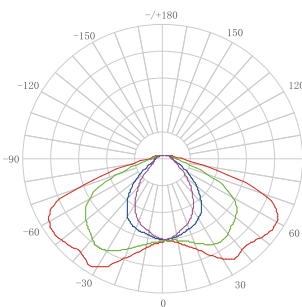

Photometric & Packing Specifications

- **Led Lamp** SMD 3030 
- **Lumen Output** >6500LM
- **Light Efficiency** 130lm/w
- **Led Quantity** 88pcs
- **Life span** >50000 hours
- **CRI** >80
- **Beam angle** 60°,90°,60°*120°,80°*150°, 90°*150°,90°*160°
- **Guarantee** 6 years(Meanwell) & 5 years(Moso)
- **CCT** 2700k~6500k
- **Fitment Baser** Fixed with bolt
- **Material** Die-casting Aluminum+Optical Lens
- **N.W/G.W** 1.6kg/2.2kg
- **Product size** 347*123*79mm
- **Carton size** 377*152*88mm, 1 pcs/CTN

Product size(umiu:mm)

Installation method

Screw on the wall

Wall

After fixing the bracket, adjust the angle

Multi-Angle lens

The lens for 60°, 90° and 60°*120°, 80°*150°, 90°*150°, 90°*160° option, it is suit for multiple applications.

15°

30°

60°

90°

80°*140°

80°*150°