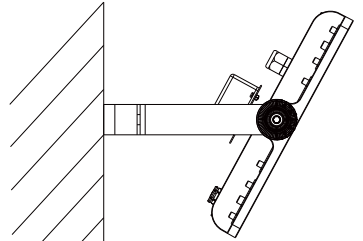

Photometric & Packing Specifications

- **Led Lamp** SMD 3030 
- **Lumen Output** >31200LM
- **Light Efficiency** 130lm/w
- **Led Quantity** 352pcs
- **Life span** >50000 hours
- **CRI** >80
- **Beam angle** 60°,90°,60°*120°,80°*150°, 90°*150°,90°*160°
- **Guarantee** 6 years(Meanwell) & 5 years(Moso)
- **CCT** 2700k~6500k
- **Fitment Baser** Fixed with bolt
- **Material** Die-casting Aluminum+Optical Lens
- **N.W/G.W** 4.9kg/5.6kg
- **Product size** 347*260*81mm
- **Carton size** 377*290*100mm, 1 pcs/CTN

Product size(umiu:mm)

Installation method

Screw on the wall

Wall

After fixing the bracket, adjust the angle

Multi-Angle lens

The lens for 60°, 90° and 60°*120°,80°*150°,90°*150°,90°*160°option, it is suit for multiple applications.

15°

30°

60°

90°

80°*140°

80°*150°