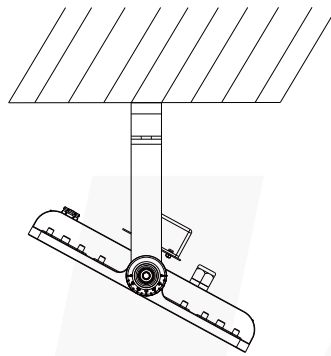

MIC 240W LED TUNNEL LIGHT

LIGHT THE WORLD

ITEM No.: MT-B240

Electrical Specifications

- **Led Power** 240w
- **IP Grade** IP67
- **Input Voltage** AC85-277V
- **Operating Temperature** -40°C to +50°C
- **Driver Brand** UL driver 
- **Power Factor (PF)** >0.95
- **Protection class IK** IK08
- **Certification** CE,ROHS,ETL

Photometric & Packing Specifications

- **Led Lamp** SMD 3030 
- **Lumen Output** >31200LM
- **Light Efficiency** 130lm/w
- **Led Quantity** 352pcs
- **Life span** >50000 hours
- **CRI** >80
- **Beam angle** 60°,90°,60°*120°,80°*150°, 90°*150°,90°*160°
- **Guarantee** 6 years(Meanwell) & 5 years(Moso)
- **CCT** 2700k~6500k
- **Fitment Baser** Fixed with bolt
- **Material** Die-casting Aluminum+Optical Lens
- **N.W/G.W** 4.9kg/5.6kg
- **Product size** 347*260*81mm
- **Carton size** 377*290*100mm, 1 pcs/CTN

Product size(umiu:mm)

Installation method

Screw on the wall

Wall

After fixing the bracket, adjust the angle

Multi-Angle lens

The lens for 60°, 90° and 60°*120°,80°*150°,90°*150°,90°*160°option, it is suit for multiple applications.

15°

30°

60°

90°

80°*140°

80°*150°