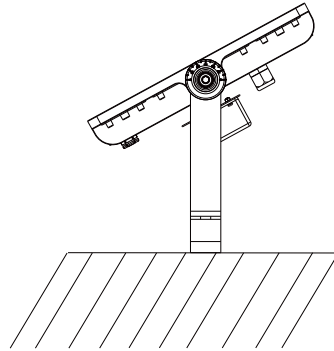

MIC 240W LED TUNNEL LIGHT

LIGHT THE WORLD

ITEM No.: MT-B240

Electrical Specifications

- **Led Power** 240w
- **IP Grade** IP67
- **Input Voltage** AC85-277V
- **Operating Temperature** -40°C to +50°C
- **Driver Brand** UL driver 
- **Power Factor (PF)** >0.95
- **Protection class IK** IK08
- **Certification** CE,ROHS,ETL

Photometric & Packing Specifications

- **Led Lamp** SMD 3030 
- **Lumen Output** >31200LM
- **Light Efficiency** 130lm/w
- **Led Quantity** 352pcs
- **Life span** >50000 hours
- **CRI** >80
- **Beam angle** 60°,90°,60°*120°,80°*150°, 90°*150°,90°*160°
- **Guarantee** 6 years(Meanwell) & 5 years(Moso)
- **CCT** 2700k~6500k
- **Fitment Baser** Fixed with bolt
- **Material** Die-casting Aluminum+Optical Lens
- **N.W/G.W** 4.9kg/5.6kg
- **Product size** 347*260*81mm
- **Carton size** 377*290*100mm, 1 pcs/CTN

Product size(umiu:mm)

Installation method

Screw on the wall

Wall

After fixing the bracket, adjust the angle

Multi-Angle lens

The lens for 60°, 90° and 60°*120°,80°*150°,90°*150°,90°*160°option, it is suit for multiple applications.