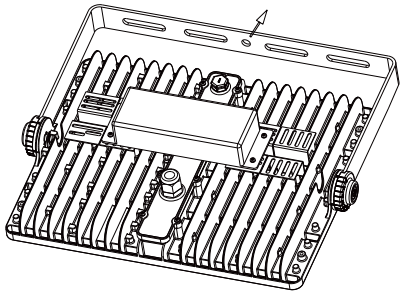

MIC 240W LED TUNNEL LIGHT

LIGHT THE WORLD

ITEM No.: MT-B240

Electrical Specifications

- **Led Power** 240w
- **IP Grade** IP67
- **Input Voltage** AC85-277V
- **Operating Temperature** -40°C to +50°C
- **Driver Brand** UL driver 
- **Power Factor (PF)** >0.95
- **Protection class IK** IK08
- **Certification** CE,ROHS,ETL

Photometric & Packing Specifications

- **Led Lamp** SMD 3030 
- **Lumen Output** >31200LM
- **Light Efficiency** 130lm/w
- **Led Quantity** 352pcs
- **Life span** >50000 hours
- **CRI** >80
- **Beam angle** 60°,90°,60°*120°,80°*150°, 90°*150°,90°*160°
- **Guarantee** 6 years(Meanwell) & 5 years(Moso)
- **CCT** 2700k~6500k
- **Fitment Baser** Fixed with bolt
- **Material** Die-casting Aluminum+Optical Lens
- **N.W/G.W** 4.9kg/5.6kg
- **Product size** 347*260*81mm
- **Carton size** 377*290*100mm, 1 pcs/CTN

Product size(umiu:mm)

Installation method

Screw on the wall

Wall

After fixing the bracket, adjust the angle

Multi-Angle lens

The lens for 60°, 90° and 60°*120°,80°*150°,90°*150°,90°*160°option, it is suit for multiple applications.