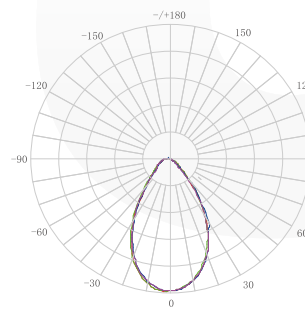

Photometric & Packing Specifications

- **Led Lamp** SMD 3030 
- **Lumen Output** >31200LM
- **Light Efficiency** 130lm/w
- **Led Quantity** 352pcs
- **Life span** >50000 hours
- **CRI** >80
- **Beam angle** 60°,90°,60°*120°,80°*150°, 90°*150°,90°*160°
- **Guarantee** 6 years(Meanwell) & 5 years(Moso)
- **CCT** 2700k~6500k
- **Fitment Baser** Fixed with bolt
- **Material** Die-casting Aluminum+Optical Lens
- **N.W/G.W** 4.9kg/5.6kg
- **Product size** 347*260*81mm
- **Carton size** 377*290*100mm, 1 pcs/CTN

Product size(umiu:mm)

Installation method

Screw on the wall

Wall

After fixing the bracket, adjust the angle

Multi-Angle lens

The lens for 60°, 90° and 60°*120°,80°*150°,90°*150°,90°*160°option, it is suit for multiple applications.

15°

30°

60°

90°

80°*140°

80°*150°