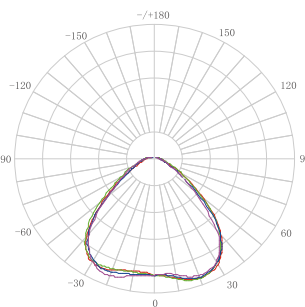

Photometric & Packing Specifications

- **Led Lamp** SMD 3030 
- **Lumen Output** >31200LM
- **Light Efficiency** 130lm/w
- **Led Quantity** 352pcs
- **Life span** >50000 hours
- **CRI** >80
- **Beam angle** 60°,90°,60°*120°,80°*150°, 90°*150°,90°*160°
- **Guarantee** 6 years(Meanwell) & 5 years(Moso)
- **CCT** 2700k~6500k
- **Fitment Baser** Fixed with bolt
- **Material** Die-casting Aluminum+Optical Lens
- **N.W/G.W** 4.9kg/5.6kg
- **Product size** 347*260*81mm
- **Carton size** 377*290*100mm, 1 pcs/CTN

Product size(umiu:mm)

Installation method

Screw on the wall

Wall

After fixing the bracket, adjust the angle

Multi-Angle lens

The lens for 60°, 90° and 60°*120°,80°*150°,90°*150°,90°*160°option, it is suit for multiple applications.

15°

30°

60°

90°

80°*140°

80°*150°