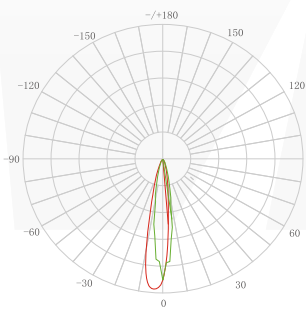

Photometric & Packing Specifications

- **Led Lamp** SMD 3030 
- **Lumen Output** >31200LM
- **Light Efficiency** 130lm/w
- **Led Quantity** 352pcs
- **Life span** >50000 hours
- **CRI** >80
- **Beam angle** 60°,90°,60°*120°,80°*150°, 90°*150°,90°*160°
- **Guarantee** 6 years(Meanwell) & 5 years(Moso)
- **CCT** 2700k~6500k
- **Fitment Baser** Fixed with bolt
- **Material** Die-casting Aluminum+Optical Lens
- **N.W/G.W** 4.9kg/5.6kg
- **Product size** 347*260*81mm
- **Carton size** 377*290*100mm, 1 pcs/CTN

Product size(umiu:mm)

Installation method

Screw on the wall

Wall

After fixing the bracket, adjust the angle

Multi-Angle lens

The lens for 60°, 90° and 60°*120°,80°*150°,90°*150°,90°*160°option, it is suit for multiple applications.

15°

30°

60°

90°

80°*140°

80°*150°