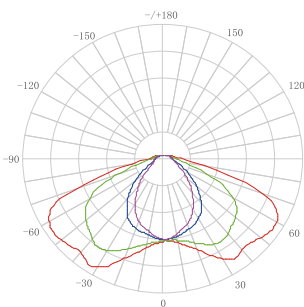

Photometric & Packing Specifications

- **Led Lamp** SMD 3030 
- **Lumen Output** >31200LM
- **Light Efficiency** 130lm/w
- **Led Quantity** 352pcs
- **Life span** >50000 hours
- **CRI** >80
- **Beam angle** 60°,90°,60°*120°,80°*150°, 90°*150°,90°*160°
- **Guarantee** 6 years(Meanwell) & 5 years(Moso)
- **CCT** 2700k~6500k
- **Fitment Baser** Fixed with bolt
- **Material** Die-casting Aluminum+Optical Lens
- **N.W/G.W** 4.9kg/5.6kg
- **Product size** 347*260*81mm
- **Carton size** 377*290*100mm, 1 pcs/CTN

Product size(umiu:mm)

Installation method

Screw on the wall

Wall

After fixing the bracket, adjust the angle

Multi-Angle lens

The lens for 60°, 90° and 60°*120°,80°*150°,90°*150°,90°*160°option, it is suit for multiple applications.

15°

30°

60°

90°

80°*140°

80°*150°