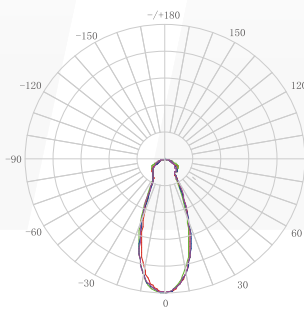

Photometric & Packing Specifications

- **Led Lamp** SMD 3030 
- **Lumen Output** >31200LM
- **Light Efficiency** 130lm/w
- **Led Quantity** 352pcs
- **Life span** >50000 hours
- **CRI** >80
- **Beam angle** 60°,90°,60°*120°,80°*150°, 90°*150°,90°*160°
- **Guarantee** 6 years(Meanwell) & 5 years(Moso)
- **CCT** 2700k~6500k
- **Fitment Baser** Fixed with bolt
- **Material** Die-casting Aluminum+Optical Lens
- **N.W/G.W** 4.9kg/5.6kg
- **Product size** 347*260*81mm
- **Carton size** 377*290*100mm, 1 pcs/CTN

Product size(umiu:mm)

Installation method

Screw on the wall

Wall

After fixing the bracket, adjust the angle

Multi-Angle lens

The lens for 60°, 90° and 60°*120°,80°*150°,90°*150°,90°*160°option, it is suit for multiple applications.

15°

30°

60°

90°

80°*140°

80°*150°