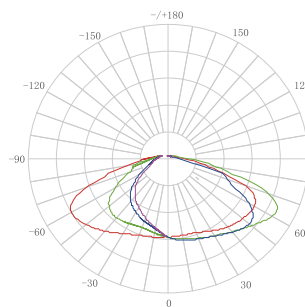

Photometric & Packing Specifications

- **Led Lamp** SMD 3030 
- **Lumen Output** >31200LM
- **Light Efficiency** 130lm/w
- **Led Quantity** 352pcs
- **Life span** >50000 hours
- **CRI** >80
- **Beam angle** 60°,90°,60°*120°,80°*150°, 90°*150°,90°*160°
- **Guarantee** 6 years(Meanwell) & 5 years(Moso)
- **CCT** 2700k~6500k
- **Fitment Baser** Fixed with bolt
- **Material** Die-casting Aluminum+Optical Lens
- **N.W/G.W** 4.9kg/5.6kg
- **Product size** 347*260*81mm
- **Carton size** 377*290*100mm, 1 pcs/CTN

Product size(umiu:mm)

Installation method

Screw on the wall

Wall

After fixing the bracket, adjust the angle

Multi-Angle lens

The lens for 60°, 90° and 60°*120°,80°*150°,90°*150°,90°*160°option, it is suit for multiple applications.

15°

30°

60°

90°

80°*140°

80°*150°