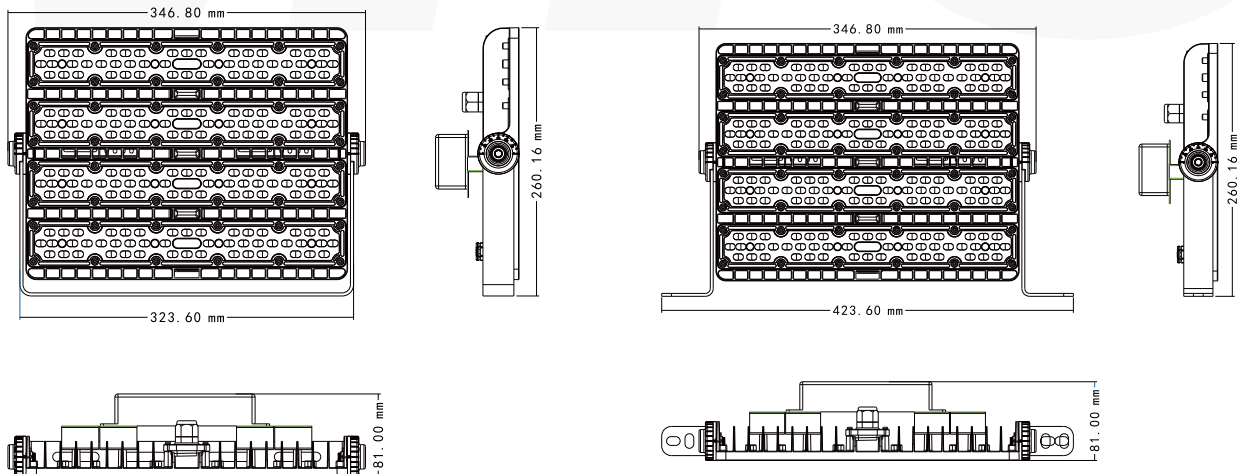

MIC 240W LED TUNNEL LIGHT

LIGHT THE WORLD

ITEM No.: MT-B240

Electrical Specifications

- **Led Power** 240w
- **IP Grade** IP67
- **Input Voltage** AC85-277V
- **Operating Temperature** -40°C to +50°C
- **Driver Brand** UL driver 
- **Power Factor (PF)** >0.95
- **Protection class IK** IK08
- **Certification** CE,ROHS,ETL

Photometric & Packing Specifications

- **Led Lamp** SMD 3030 
- **Lumen Output** >31200LM
- **Light Efficiency** 130lm/w
- **Led Quantity** 352pcs
- **Life span** >50000 hours
- **CRI** >80
- **Beam angle** 60°,90°,60°*120°,80°*150°, 90°*150°,90°*160°
- **Guarantee** 6 years(Meanwell) & 5 years(Moso)
- **CCT** 2700k~6500k
- **Fitment Baser** Fixed with bolt
- **Material** Die-casting Aluminum+Optical Lens
- **N.W/G.W** 4.9kg/5.6kg
- **Product size** 347*260*81mm
- **Carton size** 377*290*100mm, 1 pcs/CTN

Product size(umiu:mm)

Installation method

Screw on the wall

Wall

After fixing the bracket, adjust the angle

Multi-Angle lens

The lens for 60°, 90° and 60°*120°,80°*150°,90°*150°,90°*160°option, it is suit for multiple applications.

15°

30°

60°

90°

80°*140°

80°*150°