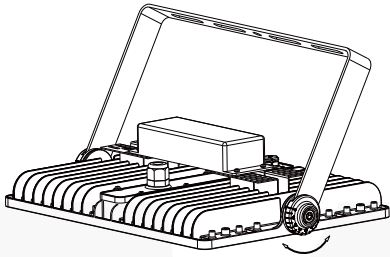

MIC 240W LED TUNNEL LIGHT

LIGHT THE WORLD

ITEM No.: MT-B240

Electrical Specifications

- **Led Power** 240w
- **IP Grade** IP67
- **Input Voltage** AC85-277V
- **Operating Temperature** -40°C to +50°C
- **Driver Brand** UL driver 
- **Power Factor (PF)** >0.95
- **Protection class IK** IK08
- **Certification** CE,ROHS,ETL

Photometric & Packing Specifications

- **Led Lamp** SMD 3030 
- **Lumen Output** >31200LM
- **Light Efficiency** 130lm/w
- **Led Quantity** 352pcs
- **Life span** >50000 hours
- **CRI** >80
- **Beam angle** 60°,90°,60°*120°,80°*150°, 90°*150°,90°*160°
- **Guarantee** 6 years(Meanwell) & 5 years(Moso)
- **CCT** 2700k~6500k
- **Fitment Baser** Fixed with bolt
- **Material** Die-casting Aluminum+Optical Lens
- **N.W/G.W** 4.9kg/5.6kg
- **Product size** 347*260*81mm
- **Carton size** 377*290*100mm, 1 pcs/CTN

Product size(umiu:mm)

Installation method

Screw on the wall

Wall

After fixing the bracket, adjust the angle

Multi-Angle lens

The lens for 60°, 90° and 60°*120°,80°*150°,90°*150°,90°*160°option, it is suit for multiple applications.

15°

30°

60°

90°

80°*140°

80°*150°